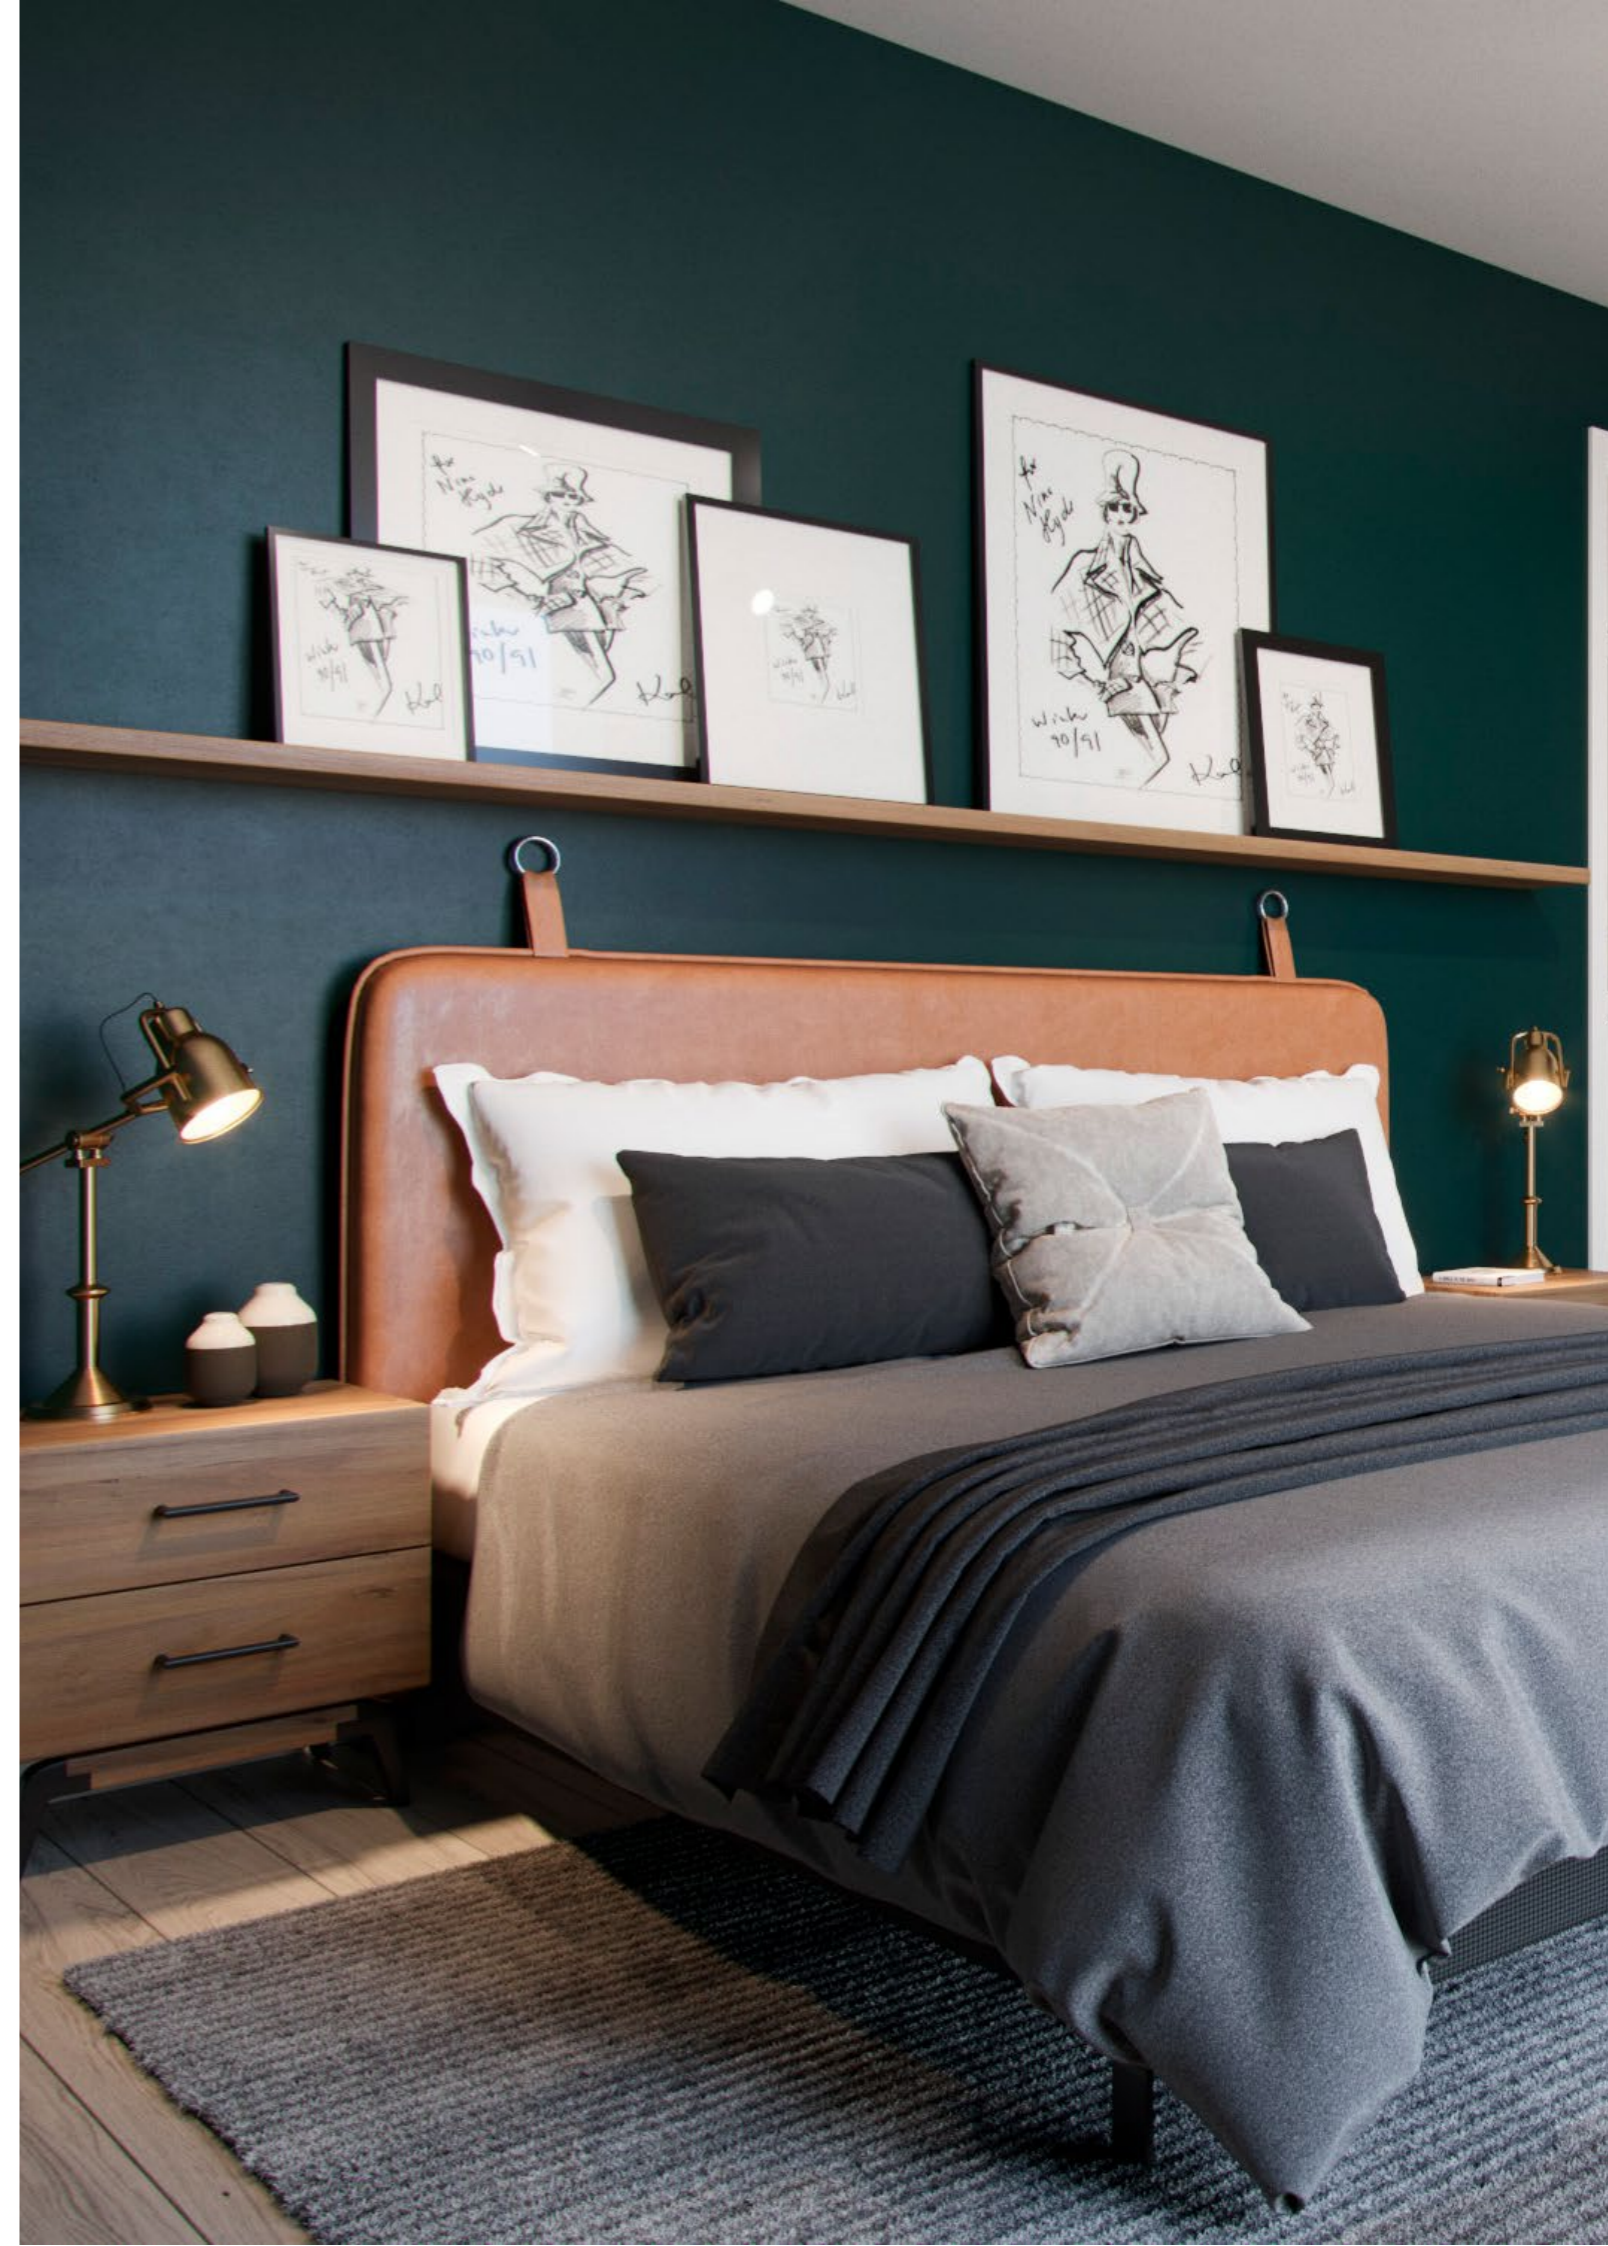

Inventory

1 Bedroom

Lounge

- 1 3 Seat Leather Style Sofa
- 1 Entertainment Unit
- 1 Coffee Table
- 1 Side Table
- 1 Dining Table
- 4 Dining Chairs
- 1 Leather Style Armchair
- 4 Scatter Cushions
- 1 Table Lamp
- 1 Floor Lamp
- 1 Mirror
- 1 Artwork
- 1 Floor Rug
- Made to Measure Window Blinds

Entrance

- 1 Mirror

Bedroom 1

- 1 5'0 Bed
- 1 5'0 Mattress
- 1 5'0 Headboard
- 2 Bedside Tables
- 1 Chest of Drawers
- 2 Bedside Lamps
- 2 Scatter Cushions
- 1 Bed Throw
- 1 Mirror
- 1 Artwork
- 1 5'0 Duvet
- 1 5'0 Duvet Cover
- 1 5'0 Fitted Sheet
- 4 Pillows
- 4 Pillow Cases
- 1 5'0 Mattress Protector
- Made to Measure Window Blinds

Kitchen Package

- 1 Large Bin
- 1 Kettle
- 1 Toaster
- 1 Gadget Set
- 1 Drinking Glass Set (3 Sizes) (4 Settings)
- 1 Tea Towel Set
- 1 Salt & Pepper Pots
- 1 Knife Block Set
- 1 Cutlery Set (4 Settings)
- 1 Crockery Set (4 Settings)
- 1 Utensil Set (Plus Caddy)
- 1 Chopping Board
- 1 Frying Pan
- 1 Saucepan Set
- 1 Grater
- 1 Colander
- 1 Cutlery Tray
- 1 Mop
- 1 Bucket
- 1 Broom
- 1 Dustpan & Brush
- 1 Iron
- 1 Ironing Board
- 1 Vacuum Cleaner

1 Bathroom Package (per bathroom)

- 1 Small Bin
- 1 Roll Storage Spike
- 1 Roller Holder (With Brush)
- 1 Towel Pack